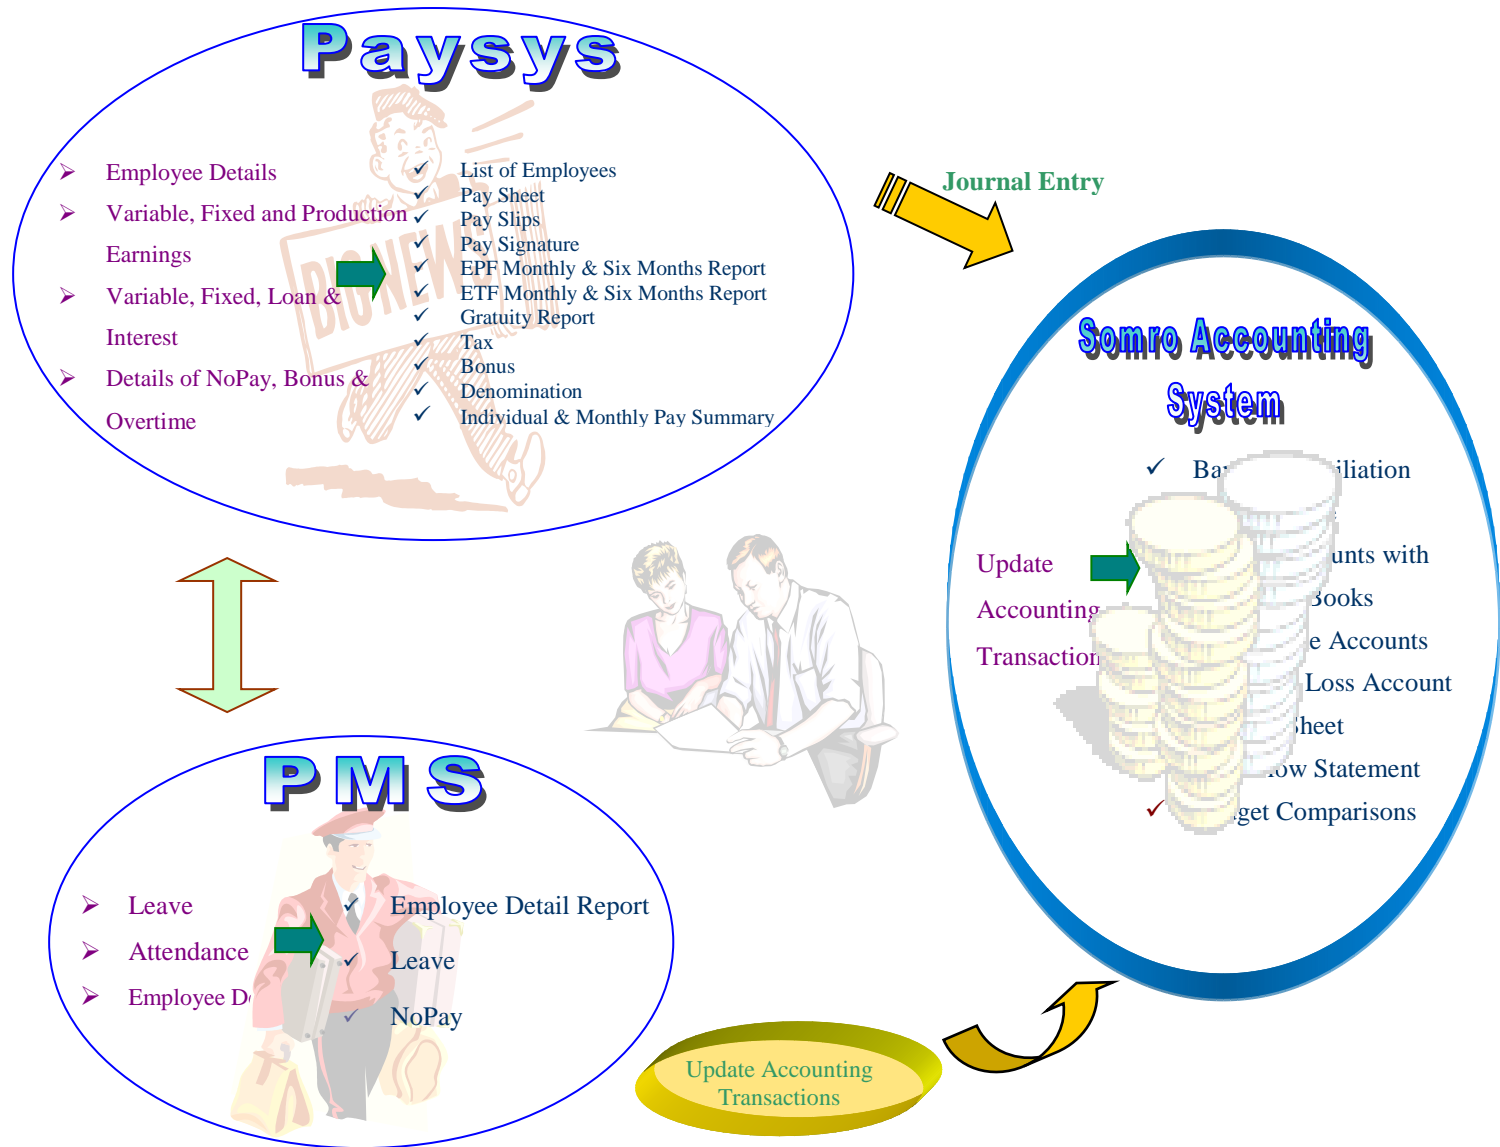

Somro Payroll

Common Features in *Somro* Software

- ☺ Simple to use. You needn't to be a computer expert.
- ☺ The system implements all the required audit function including high level of security.
- ☺ The system is designed to incorporate additional features/requirements and upgrades, protecting your initial investments.
- ☺ The system has facilities to operate online, batch mode or in combination of these modes.
- ☺ Customization according to customers' requirement.
- ☺ Data recovery facility, if any damage to data.
- ☺ Complete after sales service.
- ☺ Compatibility with other Somro software products.

Generate all source documents on line, total integrated system up to the preparation of Management Information Reports.