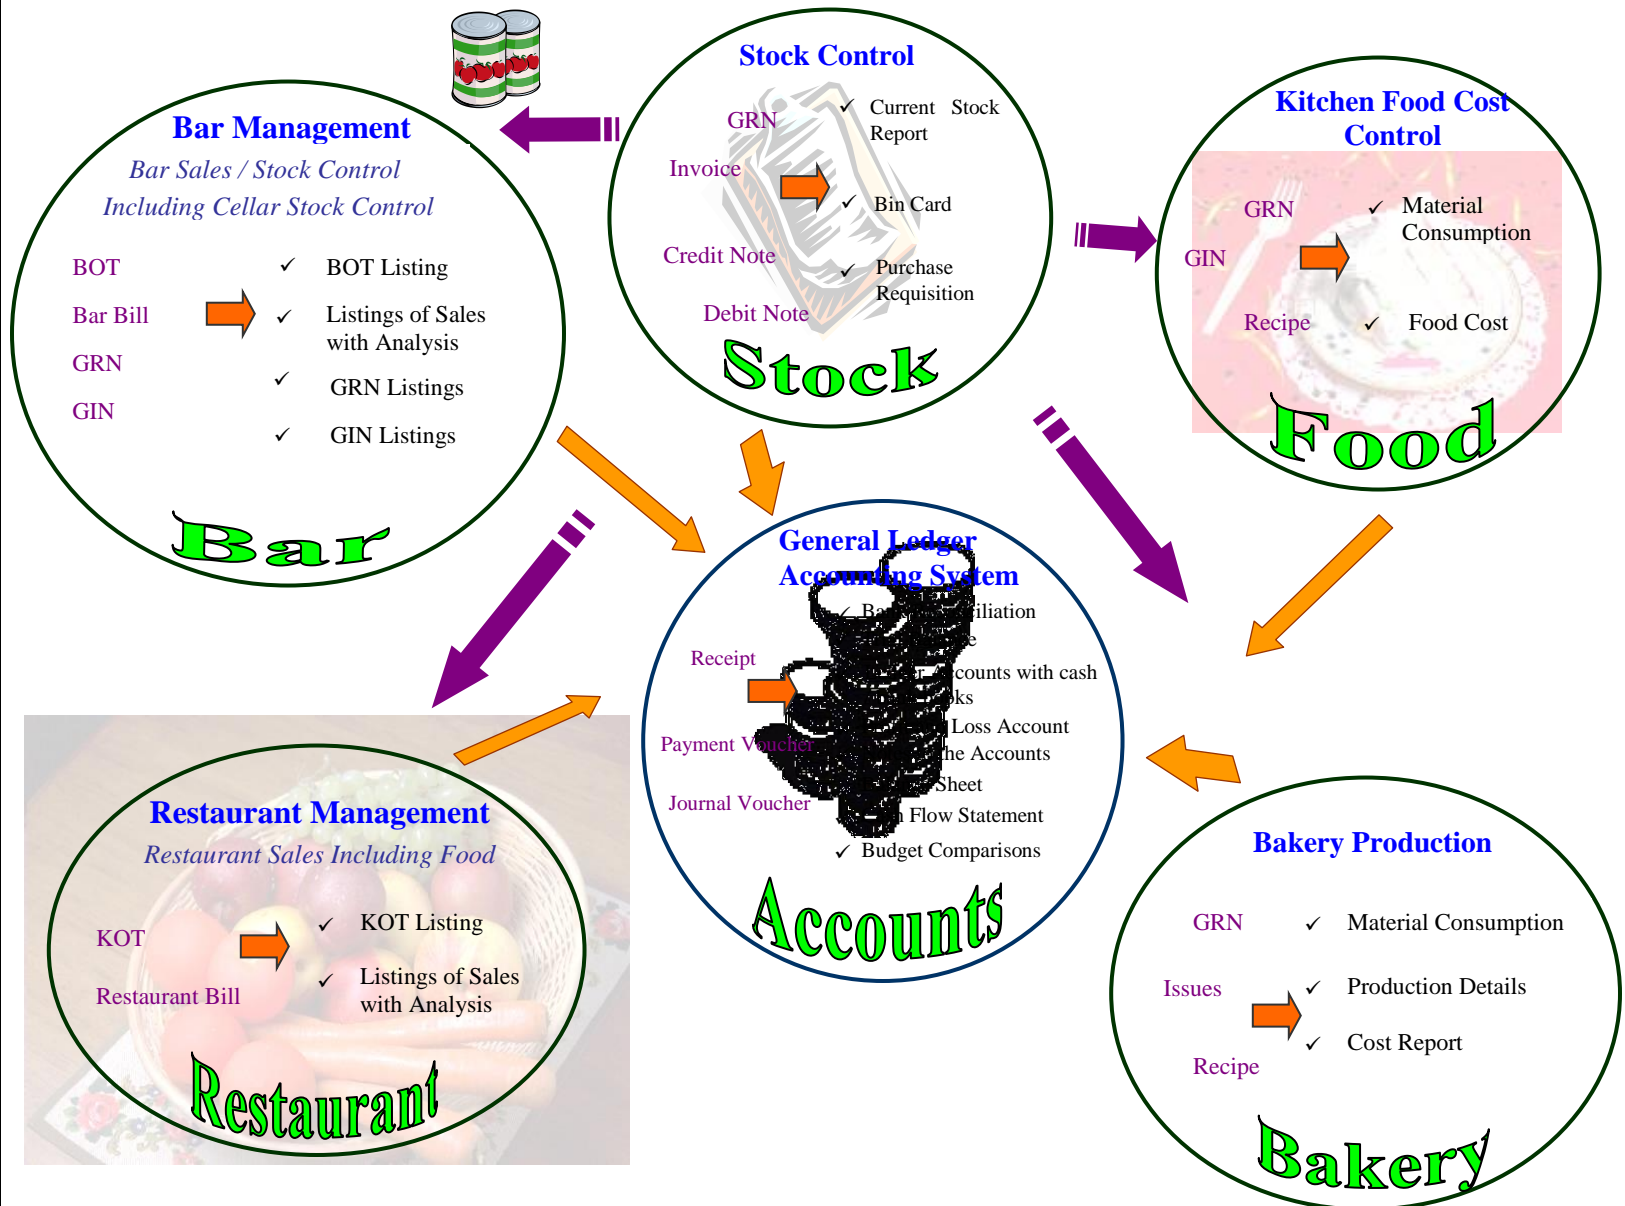

Somro Restaurant Management System

Common Features in Somro Software

- ☺ Simple to use. You needn't to be a computer expert
- ☺ The system implements all the required audit functions including high level of security
- ☺ The system is designed to incorporate additional features/requirements and upgrades, protecting your initial investments
- ☺ The system has facilities to operate online, batch mode or in combination of these modes
- ☺ Multi currency facility
- ☺ Customisation according to customer's requirement
- ☺ Data recovery facility, if any damage to data
- ☺ Complete after sales service
- ☺ Compatibility with other Somro software products

Generate all source documents on line, total integrated system up to the preparation of Management Information and Financial Statements.